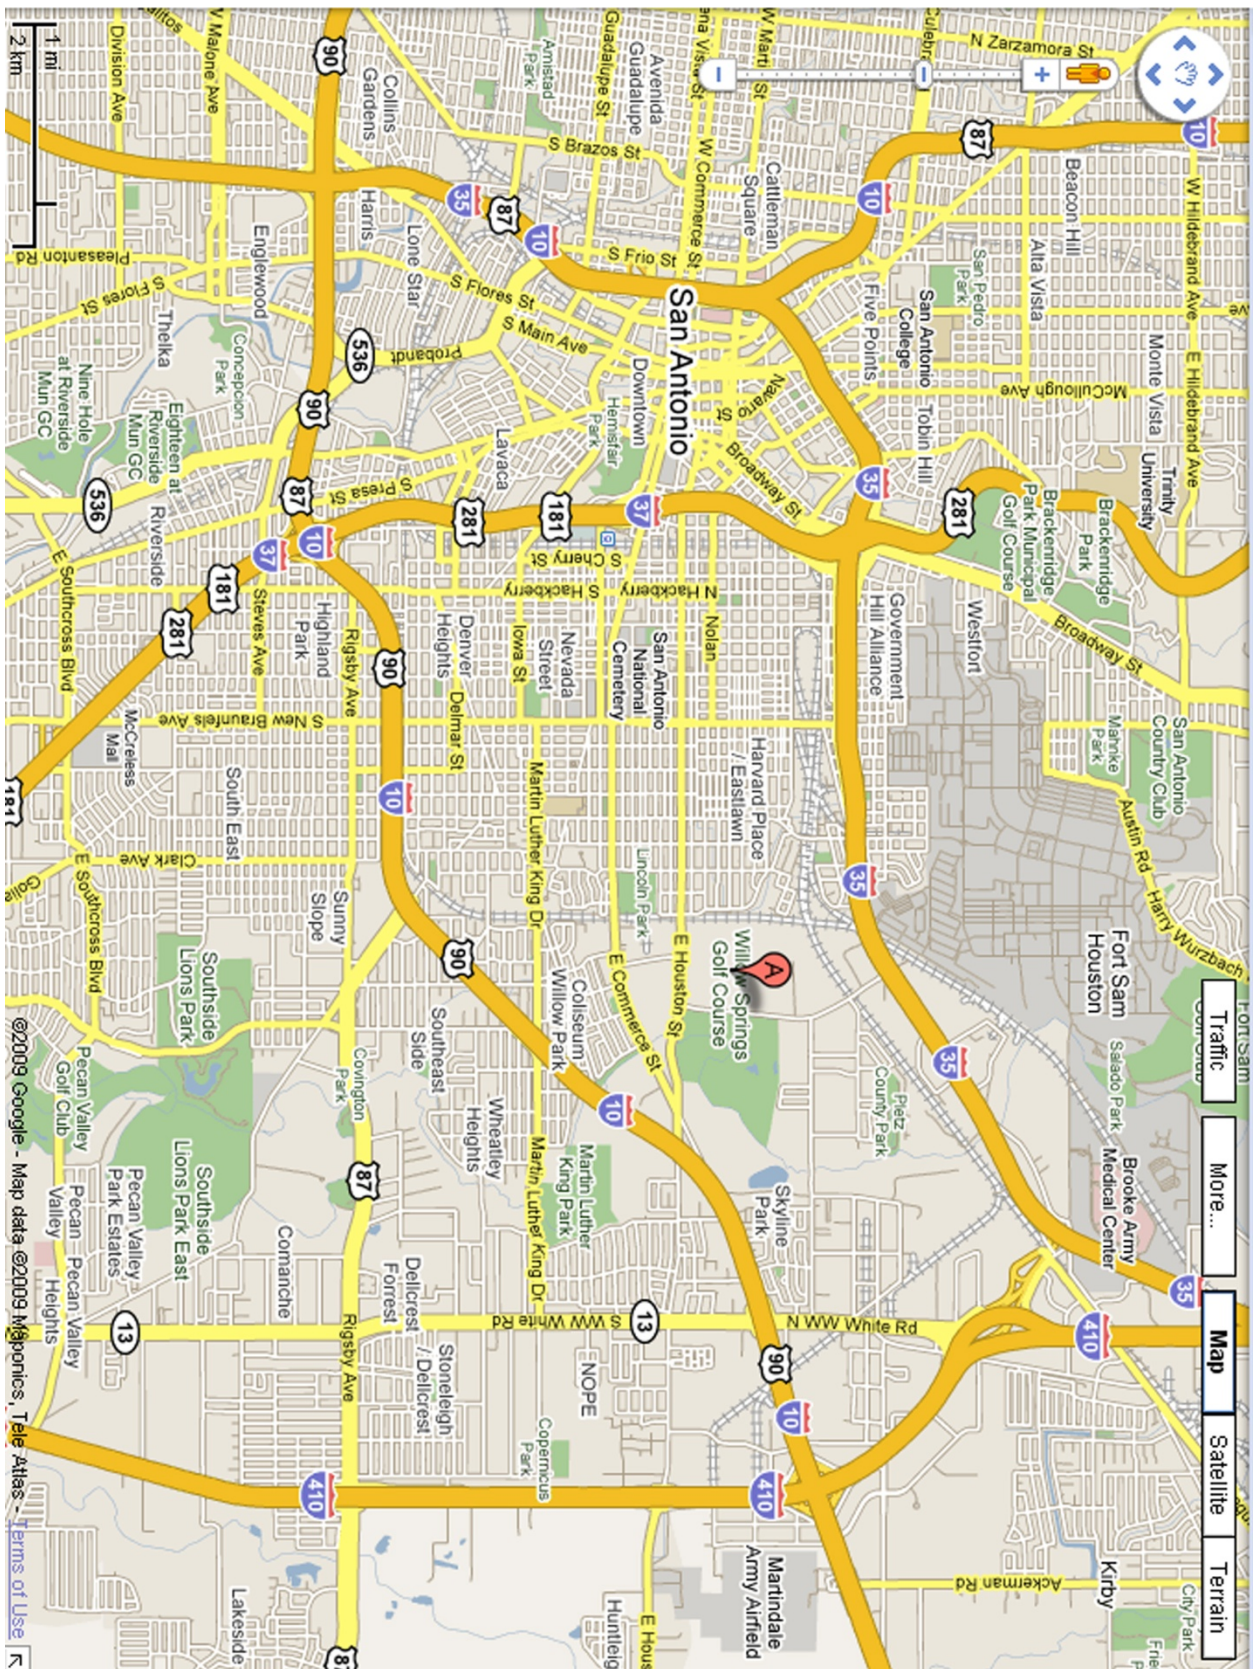

### **I35 S**

Head I-35 N  
Take exit 153 to merge onto I-10 E/US-87 S/US-90 E toward Houston  
Continue to follow I-10 E/US-90 E  
Take exit 579 for Houston St  
Turn left at E Houston St/Rosa Parks Way  
Freeman Coliseum will be on the right

### **US-90 W**

Head East on US-90 E  
Continue on I-10 E  
Take exit 579 for Houston St  
Turn left at E Houston St/Rosa Parks Way  
Freeman Coliseum will be on the right

### **I-10 N**

Head southeast on I-10 E toward Exit 554  
Take exit 570 on the left to merge onto I-35 N toward Austin  
Take exit 159A toward New Braunfels Ave  
Merge onto I 35 Access Rd/N Panam Expy  
Turn right at N New Braunfels Ave  
Slight left to stay on N New Braunfels Ave  
Turn left at E Houston St/Rosa Parks Way  
Freeman Coliseum will be on the left

### **I90-E / I-10 E**

Head West on I-10 W/US-90 W  
Take exit 579 toward Houston St/Commerce St  
Merge onto E Commerce St/I-10 E  
Continue to follow I-10 E  
Turn right at E Houston St/Rosa Parks Way  
Freeman Coliseum will be on the right